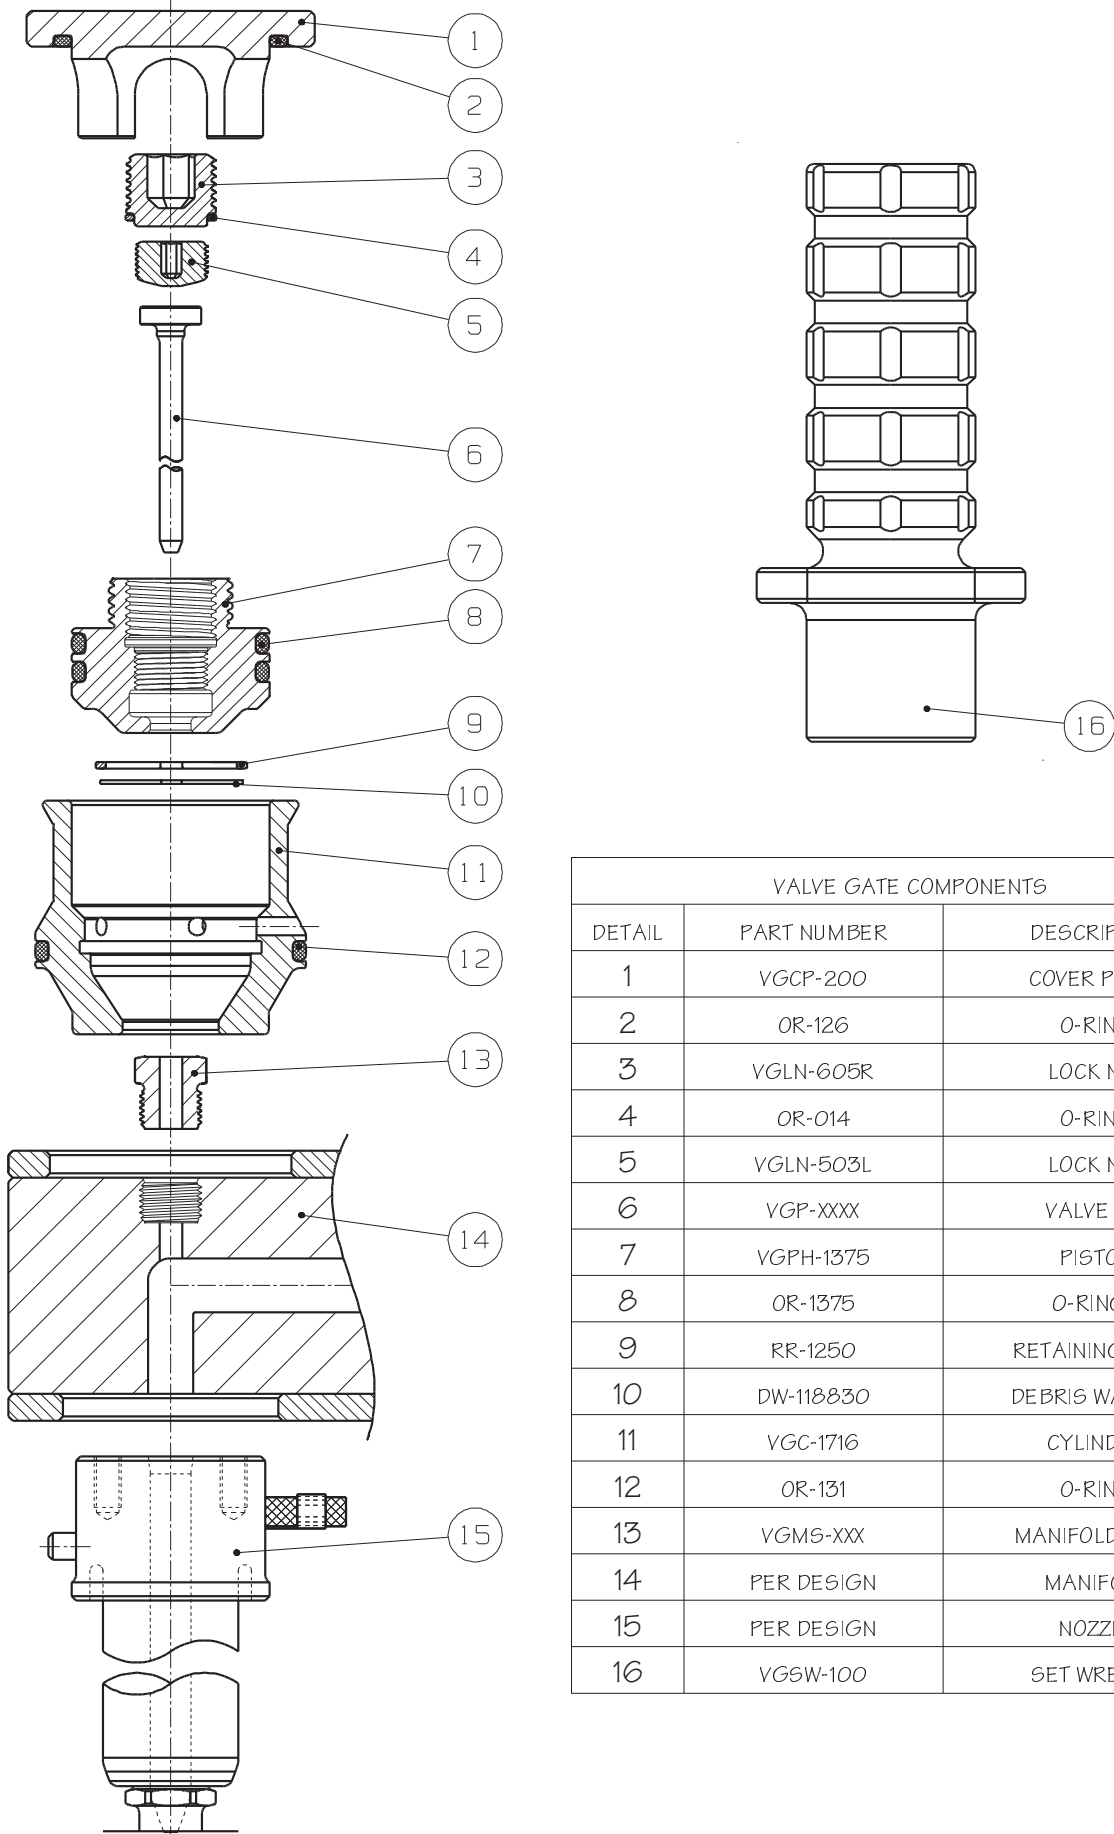

VALVE GATE COMPONENTS

VALVE GATE COMPONENTS		
DETAIL	PART NUMBER	DESCRIPTION
1	VGCP-200	COVER PLATE
2	OR-126	O-RING
3	VGLN-605R	LOCK NUT
4	OR-014	O-RING
5	VGLN-503L	LOCK NUT
6	VGP-XXX	VALVE PIN
7	VGPH-1375	PISTON
8	OR-1375	O-RINGS
9	RR-1250	RETAINING RING
10	DW-118830	DEBRIS WASHER
11	VGC-1716	CYLINDER
12	OR-131	O-RING
13	VGMS-XXX	MANIFOLD SEAL
14	PER DESIGN	MANIFOLD
15	PER DESIGN	NOZZLE
16	VGSW-100	SET WRENCH